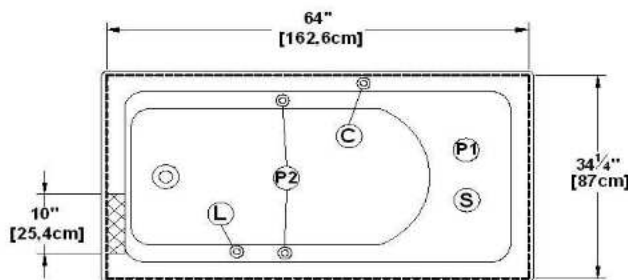

Providence

Product code : **PR36**

Draft revision : **20121011160406**

External dimensions : **66" x 36" x 21,5" [167,6 cm x 91,4 cm x 54,6 cm]**

Series : **deck mount**

Seats : **1**

2012 catalog page : **38**

Low-profile available : **yes**

Arm rests : **no**

Low-profile available : **yes**

Draft and specs

Specifications	
Capacity :	58 IMP Gal. / 75,7 US Gal. / 263,7 liters
AeroMassage™ :	49 Easy Clean™ air jets
Super AeroMassage™ :	AeroMassage™ + 12 Easy Clean™ air jets
Dynamic Turbo™ :	4 Confort Pulse jets / 4 Confort Swirl jets
Confort Air™ :	49 Easy Clean™ air jets
Characteristics :	n/a

Remarks	
*all measures have a precision of ± 1/4" (0,63cm)	
*internal dimensions taken at 4" (10cm) from bath bottom	
*capacity is measured by filling the soaker to 1-1/2" under the overflow	
*textured skirt available on all freestand products	
*shelf height is 3/4" on all "low-profile" models	

Options and installation

*accessories and decorative lines positions are approximative

Additional(s) note(s) :

Keypad supplied but not installed when ordered with tiling flanges or remote control.

Legend					
(S)	Blower	(L)	Mood light	(C)	Keypad
(P1)	Pump	(P2)	Grab bar		
(X)	Recommended faucets drilling location*				
Deck cut-out line - - - - -					