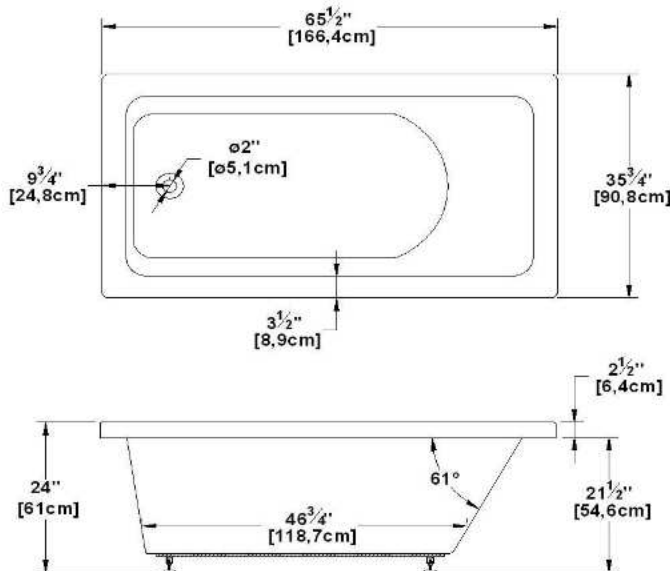

Providence

Product code : **PR36**

Draft revision : **20121011160406**

External dimensions : **66" x 36" x 21,5" [167,6 cm x 91,4 cm x 54,6 cm]**

Series : **deck mount**

Seats : **1**

2012 catalog page : **38**

Low-profile available : **yes**

Arm rests : **no**

Low-profile available : **yes**

Draft and specs

Specifications	
Capacity :	58 IMP Gal. / 75,7 US Gal. / 263,7 liters
AeroMassage™ :	49 Easy Clean™ air jets
Super AeroMassage™ :	AeroMassage™ + 12 Easy Clean™ air jets
Dynamic Turbo™ :	4 Confort Pulse jets / 4 Confort Swirl jets
Confort Air™ :	49 Easy Clean™ air jets
Characteristics :	n/a

Remarks	
*all measures have a precision of ± 1/4" (0,63cm)	
*internal dimensions taken at 4" (10cm) from bath bottom	
*capacity is measured by filling the soaker to 1-1/2" under the overflow	
*textured skirt available on all freestand products	
*shelf height is 3/4" on all "low-profile" models	