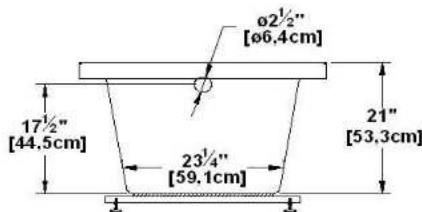

Providence

Product code : **PR36**

Draft revision : **20121011160406**

External dimensions : **66" x 36" x 21,5" [167,6 cm x 91,4 cm x 54,6 cm]**

Series : **deck mount**

Seats : **1**

2012 catalog page : **38**

Low-profile available : **yes**

Arm rests : **no**

Low-profile available : **yes**

Draft and specs

Specifications	
Capacity :	58 IMP Gal. / 75,7 US Gal. / 263,7 liters
AeroMassage™ :	49 Easy Clean™ air jets
Super AeroMassage™ :	AeroMassage™ + 12 Easy Clean™ air jets
Dynamic Turbo™ :	4 Confort Pulse jets / 4 Confort Swirl jets
Confort Air™ :	49 Easy Clean™ air jets
Characteristics :	n/a

Remarks	
*all measures have a precision of ± 1/4" (0,63cm)	
*internal dimensions taken at 4" (10cm) from bath bottom	
*capacity is measured by filling the soaker to 1-1/2" under the overflow	
*textured skirt available on all freestand products	
*shelf height is 3/4" on all "low-profile" models	